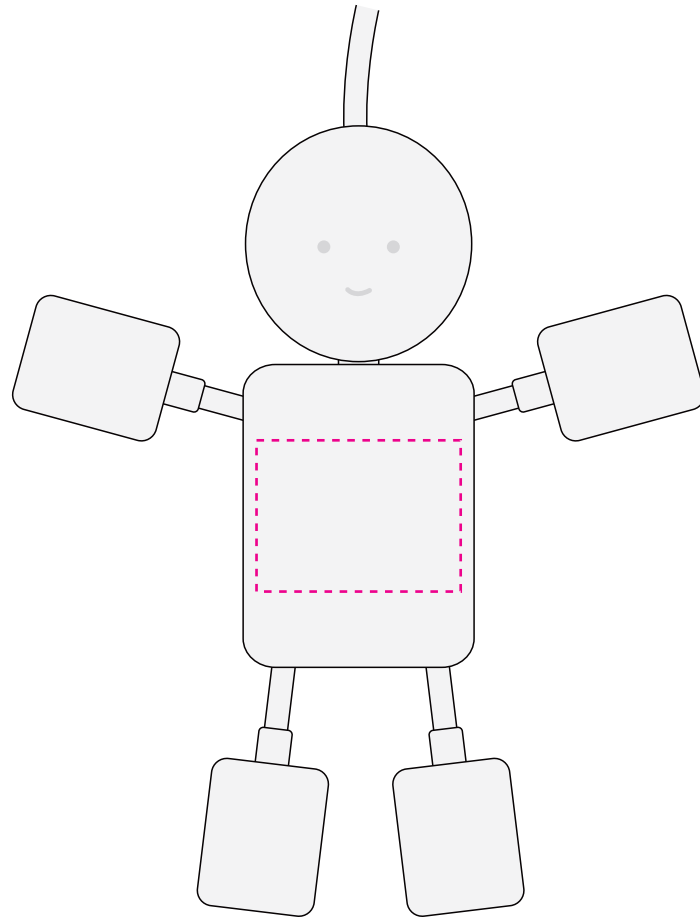

HUMAN HUB

USB5084-WE

print size: 27 x 20mm

Silk screen